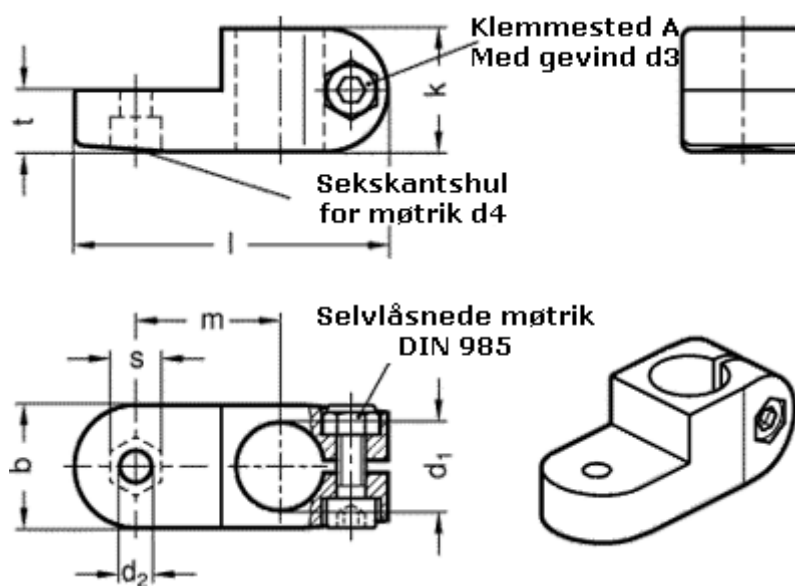

Article number: 20273B122SW

Description: E+G Swivel clamp connector
GN273-B12-2-SW

Measures

b = 25
d1 = B12
d2 = 6.5
d3 = M 6
d4 = M 6
k = 25
l = 64
m = 29.5

s = 10
t = 12.5